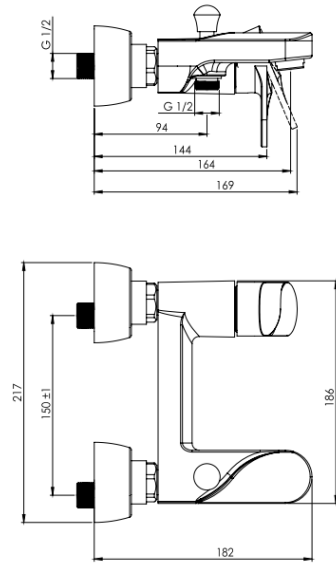

**MODEL NAME SMART BATH**

**MODEL NUMBER 201020100005**

**Description**

High heat and pressure resistant ceramic cartridge  
Water saving perlator  
Less surface sedimentation due to special body design  
Fast and easy installation  
Easily cleanable  
Ergonomic structure  
Cartridge size: 40mm  
%100 QC

**Scale Drawing**

**MODEL NAME SMART BATH**

**MODEL NUMBER 201020100005**

Exploded Drawing

**MODEL NAME SMART BATH****MODEL NUMBER 201020100005****Part List**

No.	Item Number	Quantity used
1	304800000031	1
2	120100000014	1
3	120100000024	1
4	310800000001	1
5	305700000046	1
6	120500000099	1
7	121500000003	1
8	313700000002	1
9	121700000002	1
10	120300000025	1
11	120700000011	1
12	315100000002	2
13	120200000019	2
14	123600000003	2
15	120300000037	2
16	127700000009	2
17	122700000001	2
18	309900000022	2