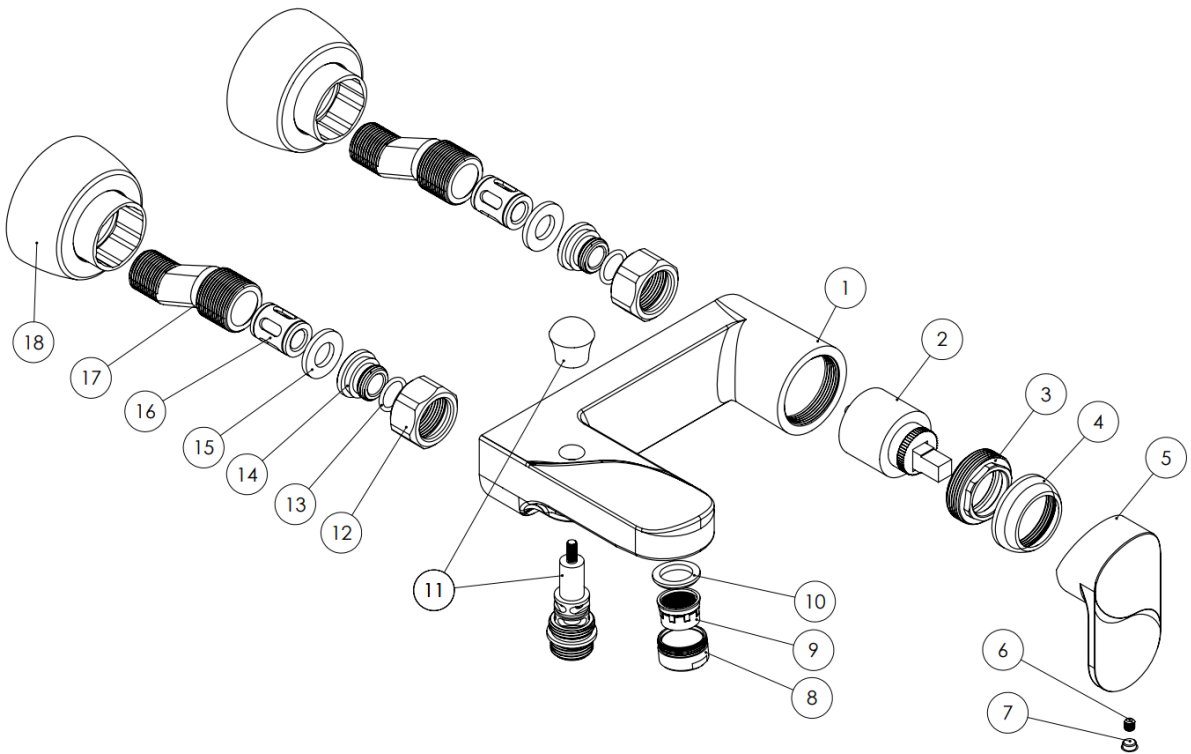

**MODEL NAME SMART BATH**

**MODEL NUMBER 201020100005**

**Description**

High heat and pressure resistant ceramic cartridge  
Water saving perlator  
Less surface sedimentation due to special body design  
Fast and easy installation  
Easily cleanable  
Ergonomic structure  
Cartridge size: 40mm  
%100 QC

**Scale Drawing**

**MODEL NAME SMART BATH**

**MODEL NUMBER 201020100005**

Exploded Drawing

**MODEL NAME SMART BATH****MODEL NUMBER 201020100005****Part List**

No.	Item Number	Quantity used
1	304800000031	1
2	120100000014	1
3	120100000024	1
4	310800000001	1
5	305700000046	1
6	120500000099	1
7	121500000003	1
8	313700000002	1
9	121700000002	1
10	120300000025	1
11	120700000011	1
12	315100000002	2
13	120200000019	2
14	123600000003	2
15	120300000037	2
16	127700000009	2
17	122700000001	2
18	309900000022	2