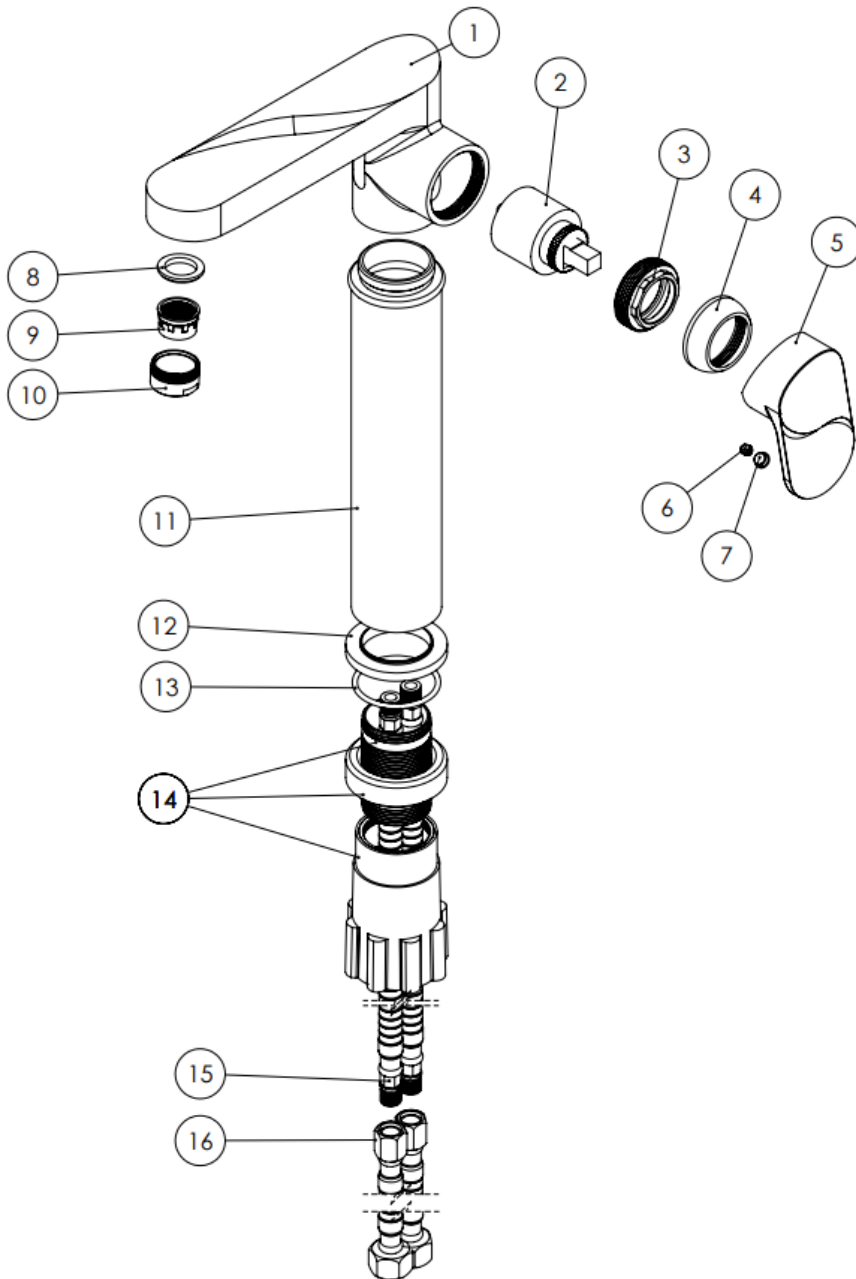

MODEL NAME SMART TALL BASIN

MODEL NUMBER 201050100005

Description

High heat and pressure resistant ceramic cartridge
Water saving perlator
Less surface sedimentation due to special body design
Fast and easy installation
Easily cleanable
Ergonomic structure
Cartridge size: 35mm
%100 QC

Scale Drawing

MODEL NAME SMART TALL BASIN

MODEL NUMBER 201050100005

Exploded Drawing

MODEL NAME SMART TALL BASIN**MODEL NUMBER 201050100005****Part List**

No.	Item Number	Quantity used
1	304900000118	1
2	120100000012	1
3	120100000024	1
4	310800000001	1
5	305700000046	1
6	120500000099	1
7	121500000003	1
8	120300000025	1
9	121700000010	1
10	313700000002	1
11	302500000012	1
12	306500000010	1
13	120200000057	1
14	123500000006	1
15	121000000030	2
16	121000000040	2