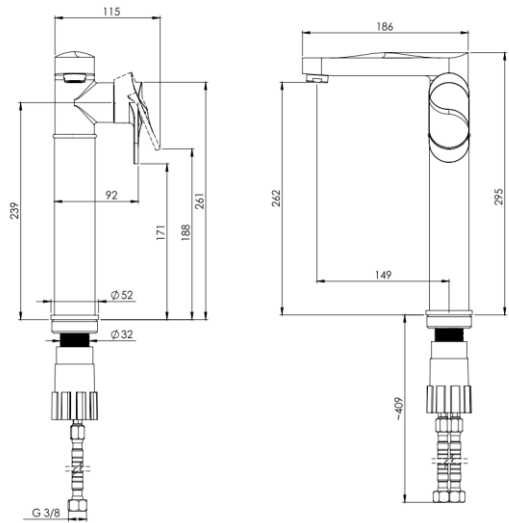

MODEL NAME SMART TALL BASIN

MODEL NUMBER 201050100005

Description

High heat and pressure resistant ceramic cartridge
Water saving perlator
Less surface sedimentation due to special body design
Fast and easy installation
Easily cleanable
Ergonomic structure
Cartridge size: 35mm
%100 QC

Scale Drawing

MODEL NAME SMART TALL BASIN

MODEL NUMBER 201050100005

Exploded Drawing

MODEL NAME SMART TALL BASIN**MODEL NUMBER 201050100005****Part List**

No.	Item Number	Quantity used
1	304900000118	1
2	120100000012	1
3	120100000024	1
4	310800000001	1
5	305700000046	1
6	120500000099	1
7	121500000003	1
8	120300000025	1
9	121700000010	1
10	313700000002	1
11	302500000012	1
12	306500000010	1
13	120200000057	1
14	123500000006	1
15	121000000030	2
16	121000000040	2