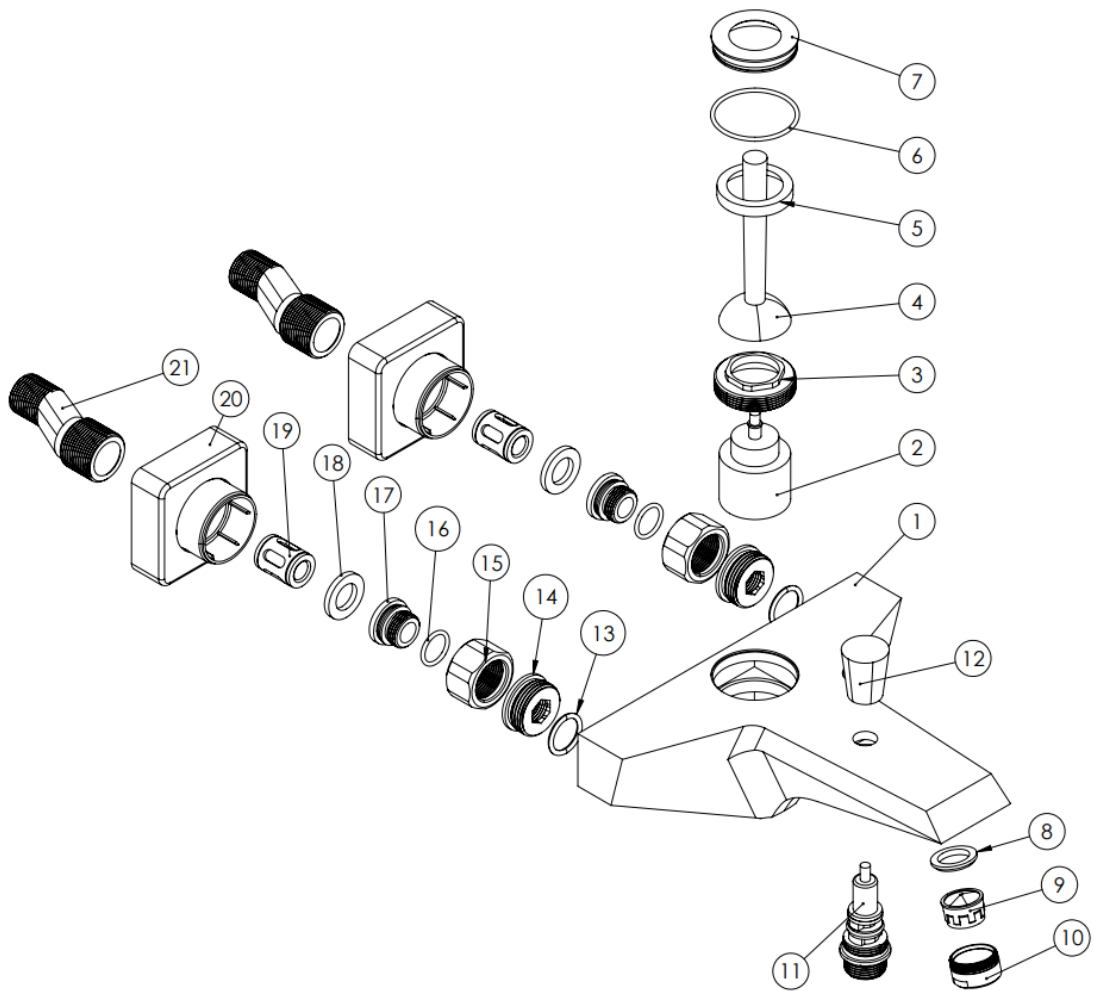

**MODEL NAME TIFFANY BATH**

**MODEL NUMBER 201020230005**

**Description**

High heat and pressure resistant ceramic cartridge  
Water saving perlator  
Electrostatic powder paint coating  
(THK > 100 $\mu$ )  
Fast and easy installation  
Easily cleanable  
Ergonomic structure  
Joestik Cartridge  
Cartridge size: 35mm  
%100 QC

**Scale Drawing**

**MODEL NAME TIFFANY BATH**

**MODEL NUMBER 201020230005**

Exploded Drawing

**MODEL NAME TIFFANY BATH****MODEL NUMBER 201020230005****Part List**

No.	Item Number	Quantity used
1	304800000100	1
2	120100000015	1
3	120100000033	1
4	305700000111	1
5	120300000019	1
6	120200000028	1
7	310700000038	1
8	120300000025	1
9	121700000002	1
10	313700000002	1
11	120700000030	1
12	305700000158	1
13	120200000049	2
14	317100000009	2
15	315100000002	2
16	120200000019	2
17	123600000003	2
18	120300000037	2
19	127700000009	2
20	121900000011	2
21	122700000001	2