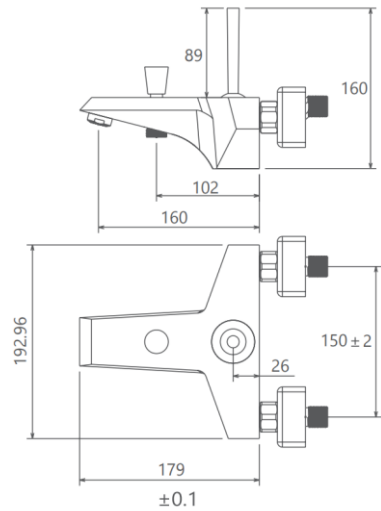

**MODEL NAME TIFFANY BATH**

**MODEL NUMBER 201020230005**

**Description**

High heat and pressure resistant ceramic cartridge  
Water saving perlator  
Electrostatic powder paint coating  
(THK > 100 $\mu$ )  
Fast and easy installation  
Easily cleanable  
Ergonomic structure  
Joestik Cartridge  
Cartridge size: 35mm  
%100 QC

**Scale Drawing**

**MODEL NAME TIFFANY BATH**

**MODEL NUMBER 201020230005**

Exploded Drawing

**MODEL NAME TIFFANY BATH****MODEL NUMBER 201020230005****Part List**

No.	Item Number	Quantity used
1	304800000100	1
2	120100000015	1
3	120100000033	1
4	305700000111	1
5	120300000019	1
6	120200000028	1
7	310700000038	1
8	120300000025	1
9	121700000002	1
10	313700000002	1
11	120700000030	1
12	305700000158	1
13	120200000049	2
14	317100000009	2
15	315100000002	2
16	120200000019	2
17	123600000003	2
18	120300000037	2
19	127700000009	2
20	121900000011	2
21	122700000001	2