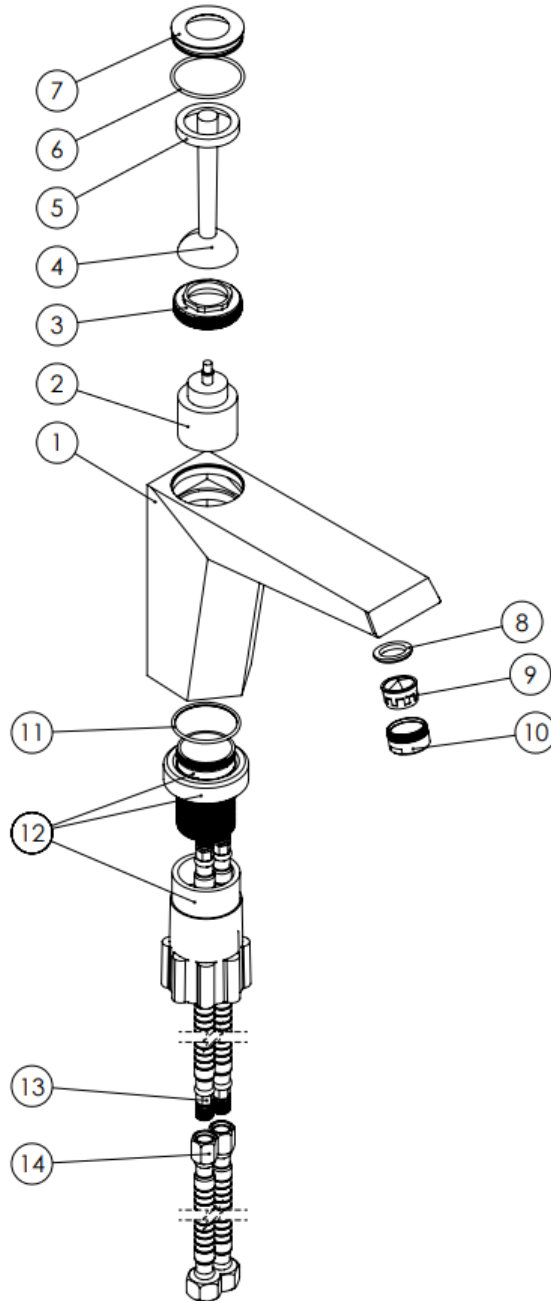

MODEL NAME TIFFANY FIXED BASIN MODEL NUMBER 201060230005

Description

High heat and pressure resistant ceramic cartridge
Water saving perlator
Electrostatic powder paint coating (THK > 100μ)
Fast and easy installation
Easily cleanable
Ergonomic structure
Joestik Cartridge
Cartridge size: 35mm
%100 QC

Scale Drawing

MODEL NAME TIFFANY FIXED BASIN MODEL NUMBER 201060230005

Exploded Drawing

MODEL NAME TIFFANY FIXED BASIN MODEL NUMBER 201060230005

Part List

No.	Item Number	Quantity used
1	304900000204	1
2	120100000015	1
3	120100000033	1
4	305700000111	1
5	120300000019	1
6	120200000028	1
7	310700000038	1
8	120300000025	1
9	121700000010	1
10	313700000002	1
11	120200000080	1
12	123500000006	1
13	121000000027	2
14	121000000040	2