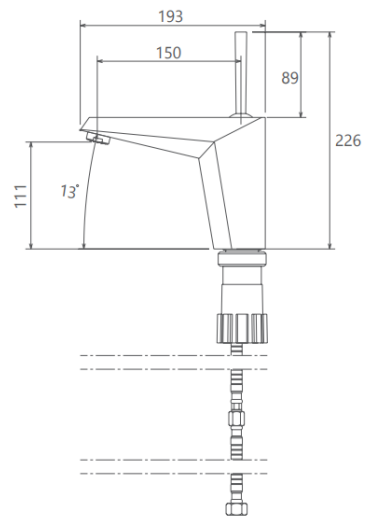

MODEL NAME TIFFANY FIXED BASIN MODEL NUMBER 201060230005

Description

High heat and pressure resistant ceramic cartridge
Water saving perlator
Electrostatic powder paint coating (THK > 100μ)
Fast and easy installation
Easily cleanable
Ergonomic structure
Joestik Cartridge
Cartridge size: 35mm
%100 QC

Scale Drawing

MODEL NAME TIFFANY FIXED BASIN MODEL NUMBER 201060230005

Exploded Drawing

MODEL NAME TIFFANY FIXED BASIN MODEL NUMBER 201060230005

Part List

No.	Item Number	Quantity used
1	304900000204	1
2	120100000015	1
3	120100000033	1
4	305700000111	1
5	120300000019	1
6	120200000028	1
7	310700000038	1
8	120300000025	1
9	121700000010	1
10	313700000002	1
11	120200000080	1
12	123500000006	1
13	121000000027	2
14	121000000040	2