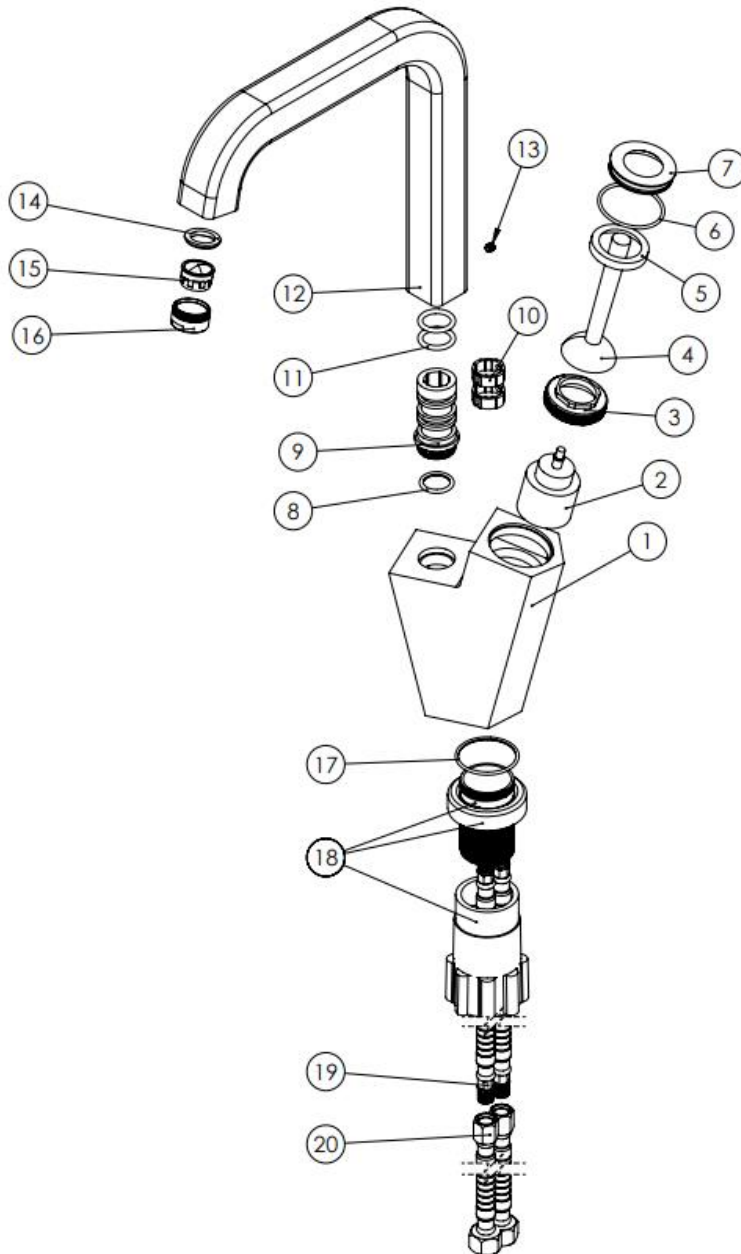

### Description

High heat and pressure resistant ceramic cartridge  
Water saving perlator  
Electrostatic powder paint coating  
(THK > 100 $\mu$ )  
Fast and easy installation  
Easily cleanable  
Ergonomic structure  
Joestik Cartridge  
Cartridge size: 35mm  
%100 QC

### Scale Drawing

**MODEL NAME TIFFANY KITCHEN**

**MODEL NUMBER 201010230005**

Exploded Drawing

**MODEL NAME TIFFANY KITCHEN****MODEL NUMBER 201010230005****Part List**

No.	Item Number	Quantity used
1	304700000134	1
2	120100000015	1
3	120100000033	1
4	305700000111	1
5	120300000019	1
6	120200000025	1
7	310700000038	1
8	120200000076	1
9	317800000010	1
10	123800000006	2
11	120200000084	2
12	302700000042	1
13	120500000099	1
14	120300000025	1
15	121700000004	1
16	313700000002	1
17	120200000080	1
18	123500000006	1
19	121000000027	2
20	121000000040	2