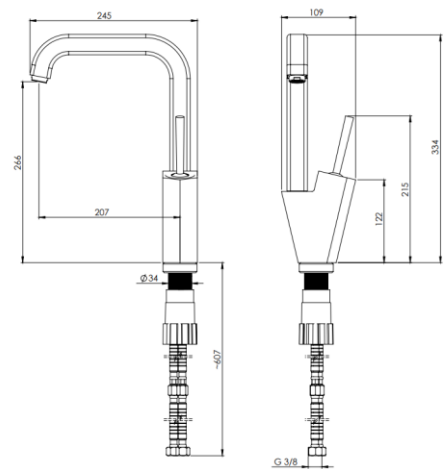

**MODEL NAME TIFFANY KITCHEN**

**MODEL NUMBER 201010230005**

### Description

High heat and pressure resistant ceramic cartridge  
Water saving perlator  
Electrostatic powder paint coating  
(THK > 100 $\mu$ )  
Fast and easy installation  
Easily cleanable  
Ergonomic structure  
Joestik Cartridge  
Cartridge size: 35mm  
%100 QC

### Scale Drawing

**MODEL NAME TIFFANY KITCHEN**

**MODEL NUMBER 201010230005**

Exploded Drawing

**MODEL NAME TIFFANY KITCHEN****MODEL NUMBER 201010230005****Part List**

No.	Item Number	Quantity used
1	304700000134	1
2	120100000015	1
3	120100000033	1
4	305700000111	1
5	120300000019	1
6	120200000025	1
7	310700000038	1
8	120200000076	1
9	317800000010	1
10	123800000006	2
11	120200000084	2
12	302700000042	1
13	120500000099	1
14	120300000025	1
15	121700000004	1
16	313700000002	1
17	120200000080	1
18	123500000006	1
19	121000000027	2
20	121000000040	2