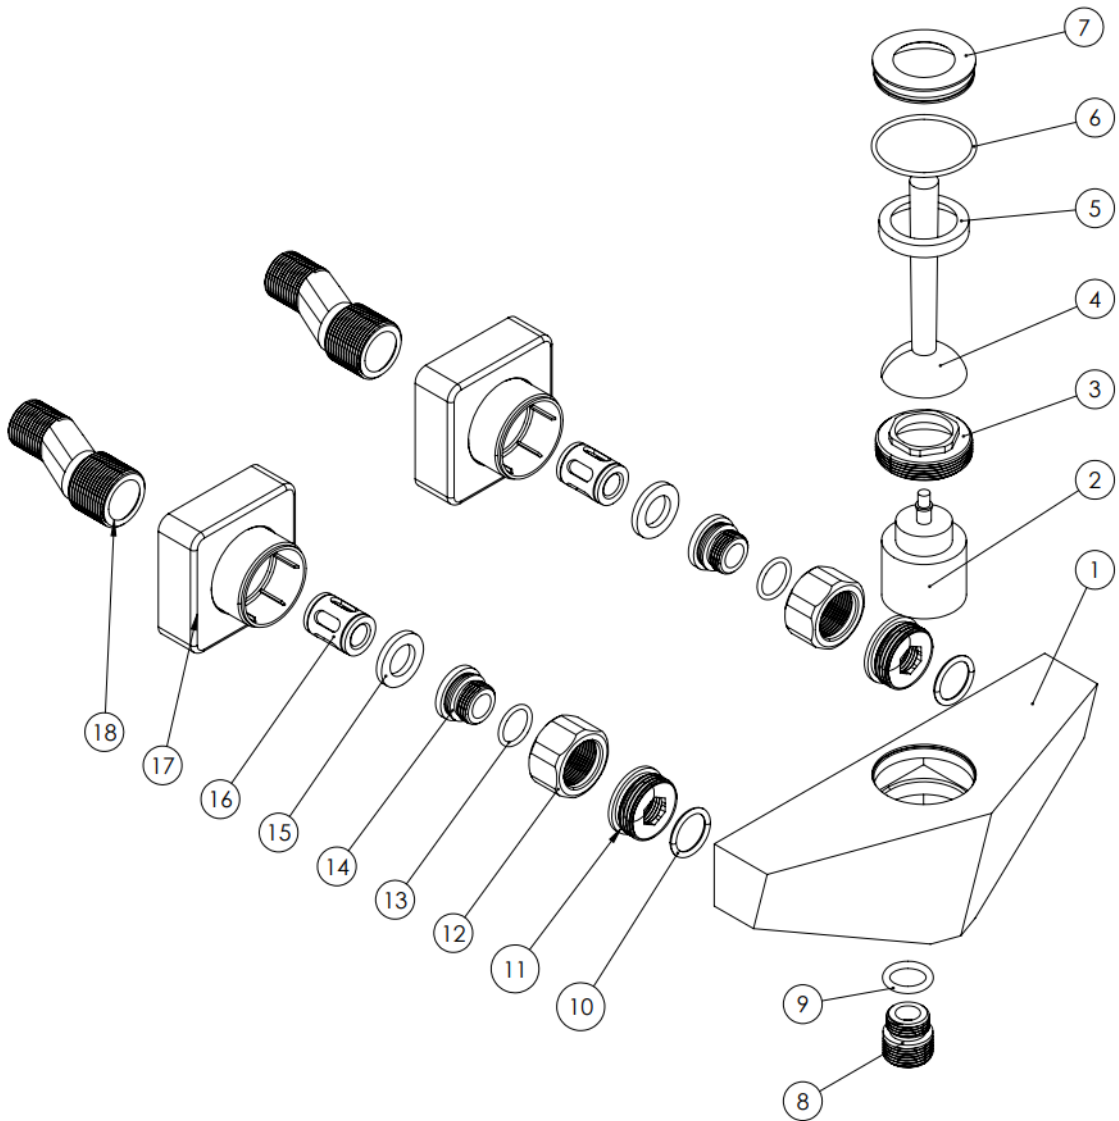

MODEL NAME TIFFANY TOILET

MODEL NUMBER 201030230024

Description

High heat and pressure resistant ceramic cartridge
Electrostatic powder paint coating
(THK > 100μ)
Fast and easy installation
Easily cleanable
Ergonomic structure
Joestik Cartridge
Cartridge size: 35mm
%100 QC

Scale Drawing

MODEL NAME TIFFANY TOILET

MODEL NUMBER 201030230024

Exploded Drawing

MODEL NAME TIFFANY TOILET**MODEL NUMBER 201030230024****Part List**

No.	Item Number	Quantity used
1	304600000075	1
2	120100000015	1
3	120100000033	1
4	305700000111	1
5	120300000019	1
6	120200000025	1
7	310700000038	1
8	317700000018	1
9	120200000043	1
10	120200000049	2
11	317100000009	2
12	315100000002	2
13	120200000019	2
14	123600000003	2
15	120300000037	2
16	127700000009	2
17	121900000011	2
18	122700000001	2