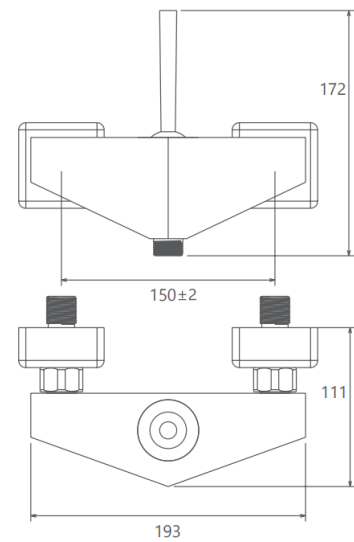

MODEL NAME TIFFANY TOILET

MODEL NUMBER 201030230024

Description

High heat and pressure resistant ceramic cartridge
Electrostatic powder paint coating
(THK > 100μ)
Fast and easy installation
Easily cleanable
Ergonomic structure
Joestik Cartridge
Cartridge size: 35mm
%100 QC

Scale Drawing

MODEL NAME TIFFANY TOILET

MODEL NUMBER 201030230024

Exploded Drawing

MODEL NAME TIFFANY TOILET**MODEL NUMBER 201030230024****Part List**

No.	Item Number	Quantity used
1	304600000075	1
2	120100000015	1
3	120100000033	1
4	305700000111	1
5	120300000019	1
6	120200000025	1
7	310700000038	1
8	317700000018	1
9	120200000043	1
10	120200000049	2
11	317100000009	2
12	315100000002	2
13	120200000019	2
14	123600000003	2
15	120300000037	2
16	127700000009	2
17	121900000011	2
18	122700000001	2