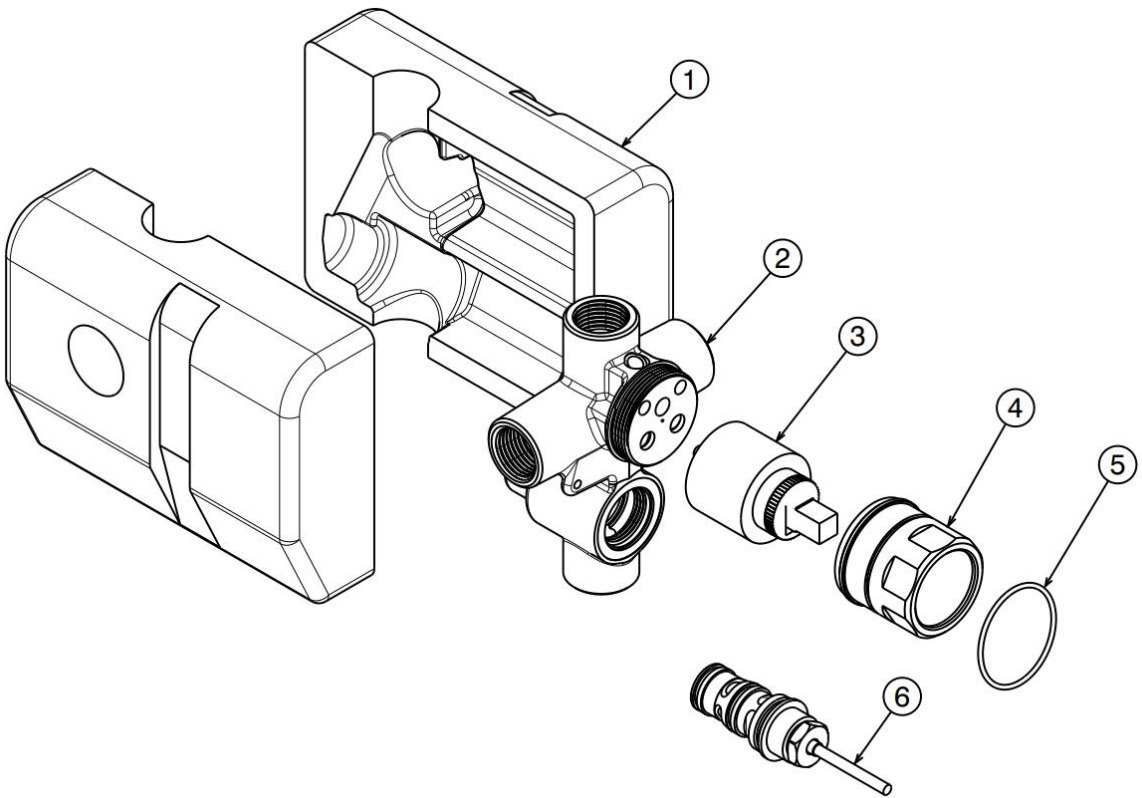

MODEL NAME TYNE BATH BOX

MODEL NUMBER 20226000003

Description

High heat and pressure resistant ceramic cartridge
Fast and easy installation
Body quality: Brass
Access to interior parts without damaging the wall
Less space occupancy
Flexible for layout
Cartridge size: 35 mm
%100 QC

Scale Drawing

MODEL NAME TYNE BATH BOX

MODEL NUMBER 20226000003

Exploded Drawing

MODEL NAME TYNE BATH BOX**MODEL NUMBER 20226000003****Part List**

No.	Item Number	Quantity used
1	141500000009	1
2	320300000001	1
3	120100000012	1
4	120100000036	1
5	120200000028	1
6	120700000036	1