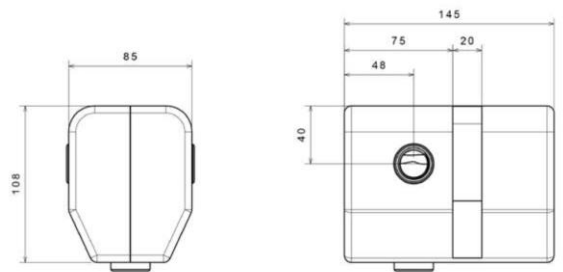

MODEL NAME TYNE BATH BOX

MODEL NUMBER 20226000003

Description

High heat and pressure resistant ceramic cartridge
Fast and easy installation
Body quality: Brass
Access to interior parts without damaging the wall
Less space occupancy
Flexible for layout
Cartridge size: 35 mm
%100 QC

Scale Drawing

MODEL NAME TYNE BATH BOX

MODEL NUMBER 20226000003

Exploded Drawing

MODEL NAME TYNE BATH BOX**MODEL NUMBER 20226000003****Part List**

No.	Item Number	Quantity used
1	141500000009	1
2	320300000001	1
3	120100000012	1
4	120100000036	1
5	120200000028	1
6	120700000036	1