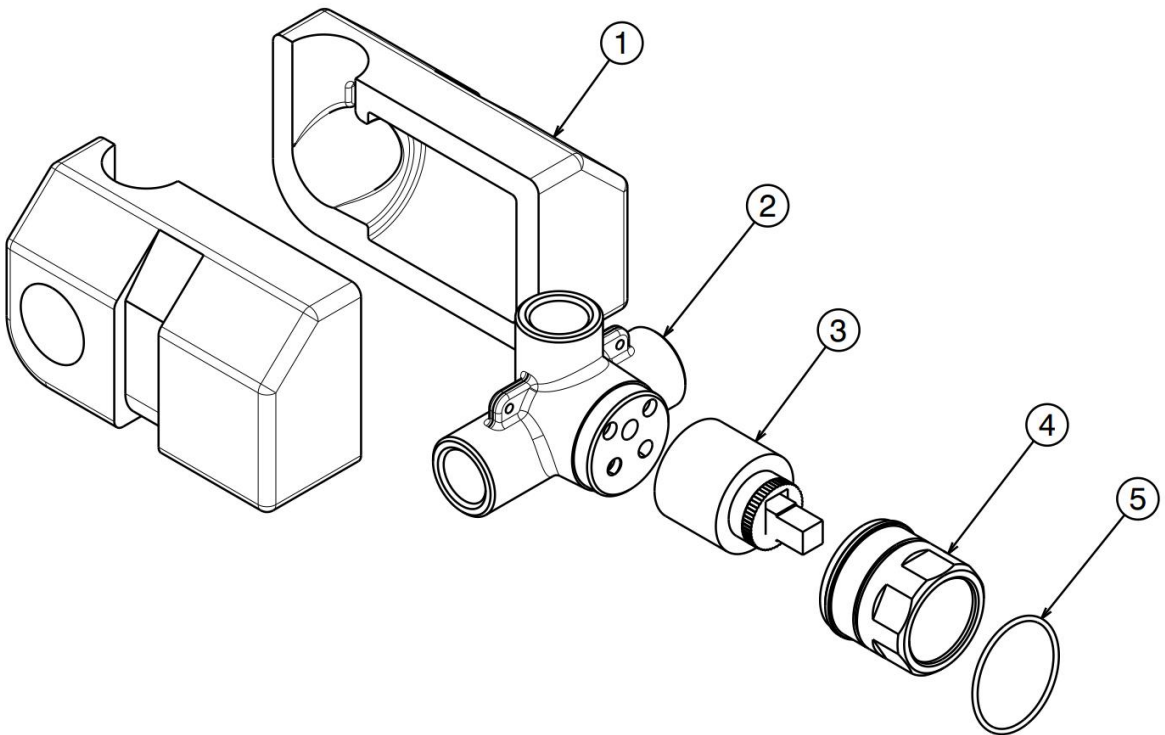

### Description

High heat and pressure resistant ceramic cartridge  
Fast and easy installation  
Body quality: Brass  
Access to interior parts without damaging the wall  
Less space occupancy  
Flexible for layout  
Cartridge size: 35 mm  
%100 QC

### Scale Drawing

**MODEL NAME TYNE TOILET BOX**

**MODEL NUMBER 20226000002**

Exploded Drawing

**MODEL NAME TYNE TOILET BOX****MODEL NUMBER 20226000002****Part List**

No.	Item Number	Quantity used
1	141500000008	1
2	319800000006	1
3	120100000012	1
4	120100000036	1
5	120200000028	1