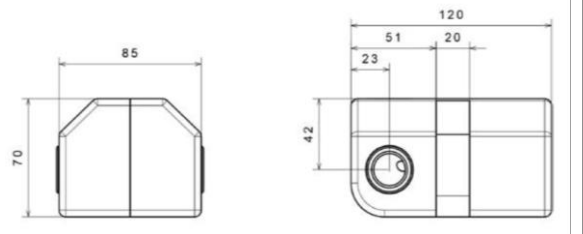

### Description

High heat and pressure resistant ceramic cartridge  
Fast and easy installation  
Body quality: Brass  
Access to interior parts without damaging the wall  
Less space occupancy  
Flexible for layout  
Cartridge size: 35 mm  
%100 QC

### Scale Drawing

**MODEL NAME TYNE TOILET BOX**

**MODEL NUMBER 20226000002**

Exploded Drawing

**MODEL NAME TYNE TOILET BOX****MODEL NUMBER 20226000002****Part List**

No.	Item Number	Quantity used
1	141500000008	1
2	319800000006	1
3	120100000012	1
4	120100000036	1
5	120200000028	1