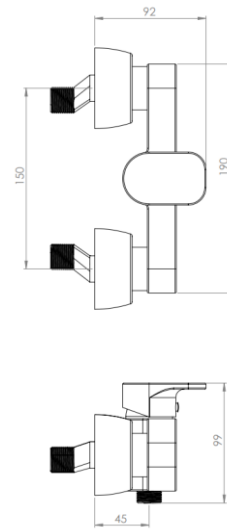

**MODEL NAME TYNE TOILET**

**MODEL NUMBER 20103000007**

### Description

High heat and pressure resistant ceramic cartridge  
Water saving perlator  
Less surface sedimentation due to special body design  
Fast and easy installation  
Easily cleanable  
Ergonomic structure  
Cartridge size: 35mm  
%100 QC

### Scale Drawing

**MODEL NAME TYNE TOILET**

**MODEL NUMBER 20103000007**

Exploded Drawing

**MODEL NAME TYNE TOILET****MODEL NUMBER 20103000007****Part List**

| No. | Item Number  | Quantity used |
|-----|--------------|---------------|
| 1   | 304800000215 | 1             |
| 2   | 120100000012 | 1             |
| 3   | 120600000023 | 1             |
| 4   | 121600000002 | 1             |
| 5   | 121500000003 | 1             |
| 6   | 120500000099 | 1             |
| 7   | 127300000002 | 1             |
| 8   | 120200000041 | 1             |
| 9   | 317700000014 | 1             |
| 10  | 120200000019 | 2             |
| 11  | 123600000003 | 2             |
| 12  | 120300000037 | 2             |
| 13  | 315100000002 | 2             |
| 14  | 127700000009 | 2             |
| 15  | 309900000032 | 2             |
| 16  | 122700000001 | 2             |