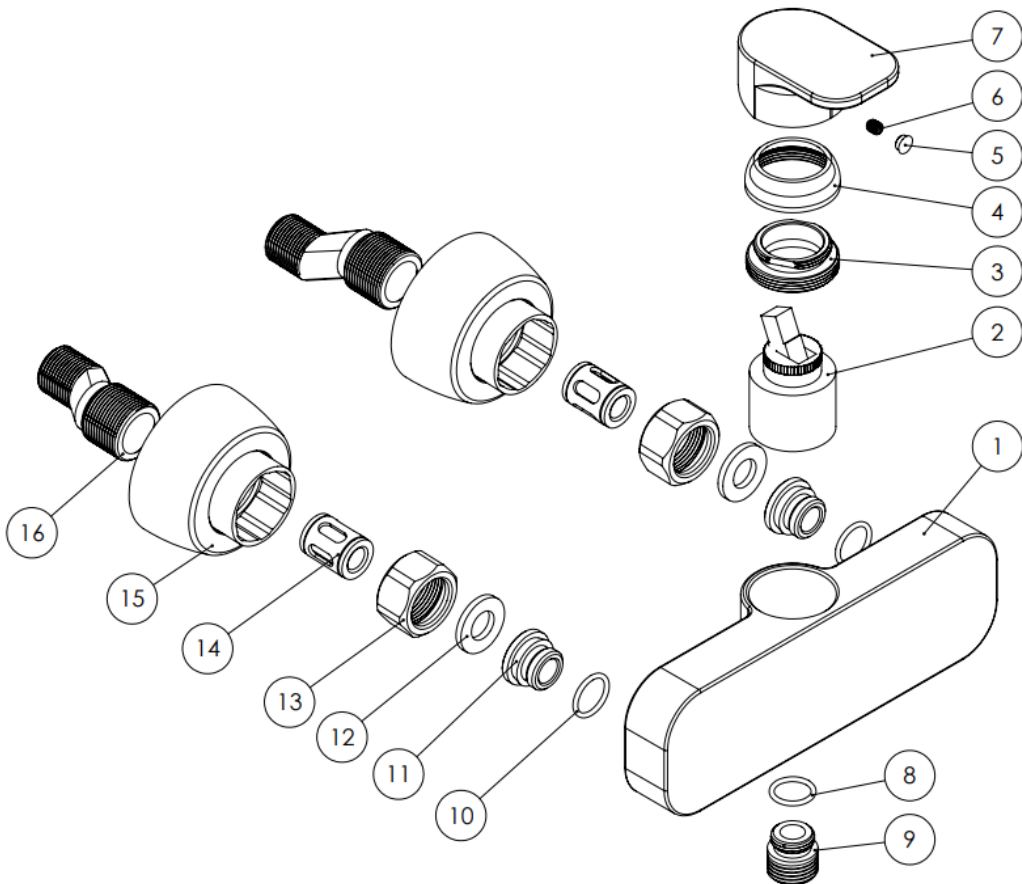

### Description

High heat and pressure resistant ceramic cartridge  
Water saving perlator  
Less surface sedimentation due to special body design  
Fast and easy installation  
Easily cleanable  
Ergonomic structure  
Cartridge size: 35mm  
%100 QC

### Scale Drawing

**MODEL NAME TYNE TOILET**

**MODEL NUMBER 20103000007**

Exploded Drawing

**MODEL NAME TYNE TOILET****MODEL NUMBER 20103000007****Part List**

| No. | Item Number  | Quantity used |
|-----|--------------|---------------|
| 1   | 304800000215 | 1             |
| 2   | 120100000012 | 1             |
| 3   | 120600000023 | 1             |
| 4   | 121600000002 | 1             |
| 5   | 121500000003 | 1             |
| 6   | 120500000099 | 1             |
| 7   | 127300000002 | 1             |
| 8   | 120200000041 | 1             |
| 9   | 317700000014 | 1             |
| 10  | 120200000019 | 2             |
| 11  | 123600000003 | 2             |
| 12  | 120300000037 | 2             |
| 13  | 315100000002 | 2             |
| 14  | 127700000009 | 2             |
| 15  | 309900000032 | 2             |
| 16  | 122700000001 | 2             |