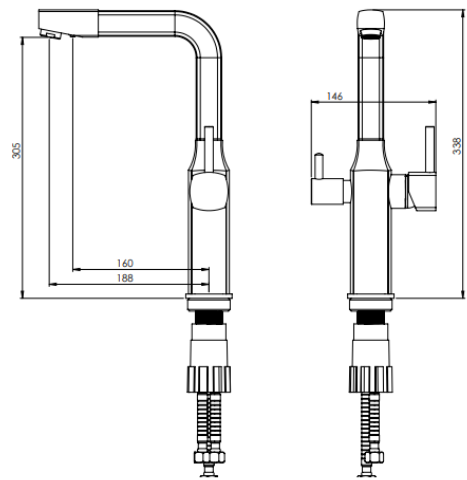

MODEL NAME UNIQUE KITCHEN

MODEL NUMBER 201010200005

Description

High heat and pressure resistant ceramic cartridge
Water saving perlator
Less surface sedimentation due to special body design
Fast and easy installation
Easily cleanable
Ergonomic structure
Cartridge size: 35mm
%100 QC

Scale Drawing

MODEL NAME UNIQUE KITCHEN

MODEL NUMBER 201010200005

Exploded Drawing

MODEL NAME UNIQUE KITCHEN**MODEL NUMBER 201010200005****Part List**

No.	Item Number	Quantity used
1	304700000285	1
2	302300000014	1
3	120100000012	1
4	120100000024	1
5	310800000001	1
6	316400000087	1
7	305900000103	1
8	120500000099	2
9	121500000003	1
10	120200000072	1
11	317800000035	1
12	123800000006	2
13	120200000084	2
14	302700000203	1
15	120300000025	1
16	121700000004	1
17	313700000002	1
18	307000000040	1
19	120200000082	1
20	123500000010	1
21	121000000040	2
22	121000000027	2