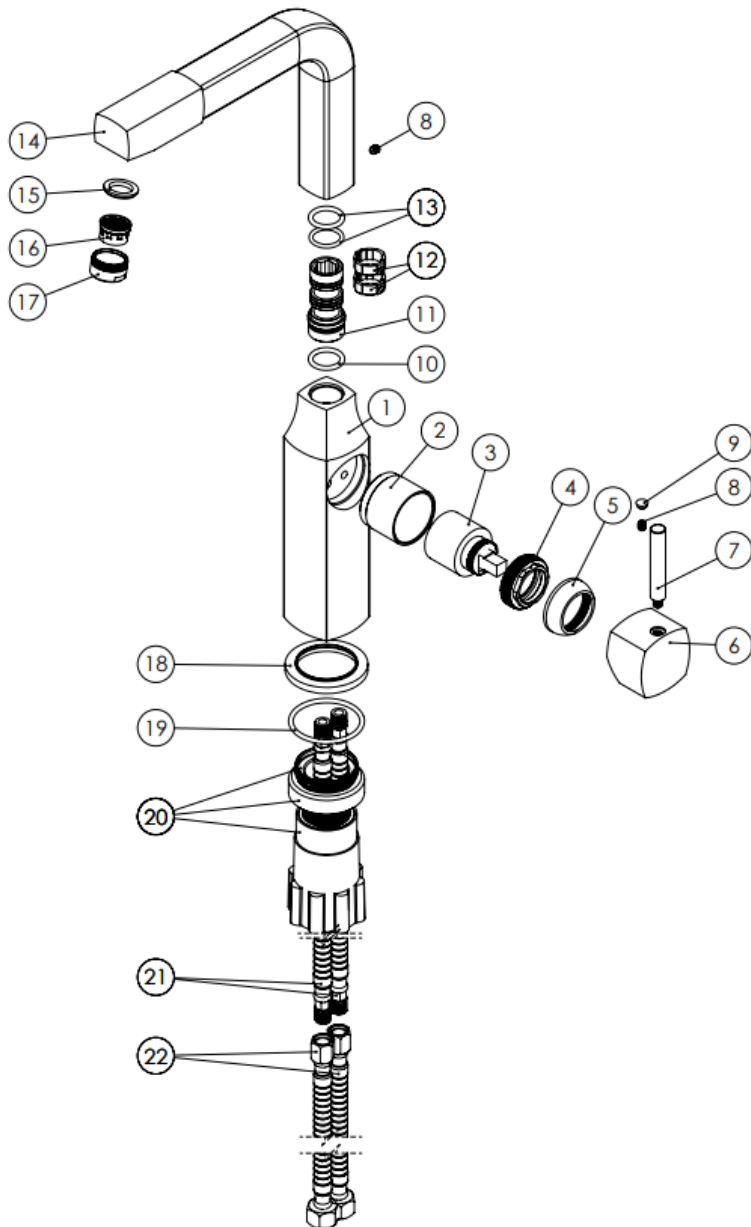

MODEL NAME UNIQUE KITCHEN

MODEL NUMBER 201010200005

Description

High heat and pressure resistant ceramic cartridge
Water saving perlator
Less surface sedimentation due to special body design
Fast and easy installation
Easily cleanable
Ergonomic structure
Cartridge size: 35mm
%100 QC

Scale Drawing

MODEL NAME UNIQUE KITCHEN

MODEL NUMBER 201010200005

Exploded Drawing

MODEL NAME UNIQUE KITCHEN**MODEL NUMBER 201010200005****Part List**

No.	Item Number	Quantity used
1	304700000285	1
2	302300000014	1
3	120100000012	1
4	120100000024	1
5	310800000001	1
6	316400000087	1
7	305900000103	1
8	120500000099	2
9	121500000003	1
10	120200000072	1
11	317800000035	1
12	123800000006	2
13	120200000084	2
14	302700000203	1
15	120300000025	1
16	121700000004	1
17	313700000002	1
18	307000000040	1
19	120200000082	1
20	123500000010	1
21	121000000040	2
22	121000000027	2