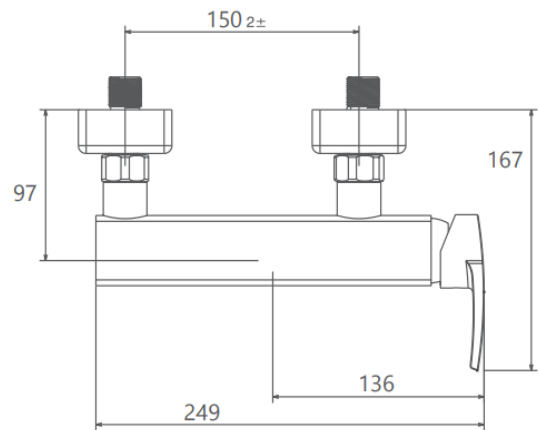

MODEL NAME UNIQUE PLUS TOILET MODEL NUMBER 201030210005

Description

High heat and pressure resistant ceramic cartridge
Water saving perlator
Less surface sedimentation due to special body design
Electrostatic powder paint coating (THK > 100μ)
Fast and easy installation
Easily cleanable
Ergonomic structure
Cartridge size: 35mm
%100 QC

Scale Drawing

MODEL NAME UNIQUE PLUS TOILET MODEL NUMBER 201030210005

Exploded Drawing

MODEL NAME UNIQUE PLUS TOILET MODEL NUMBER 201030210005

Part List

No.	Item Number	Quantity used
1	304600000156	1
2	120100000012	1
3	120100000024	1
4	310800000001	1
5	305700000093	1
6	120500000099	1
7	121500000003	1
8	120200000043	1
9	317700000014	1
10	120200000019	2
11	303200000046	2
12	315100000002	2
13	123600000004	2
14	120300000037	2
15	121900000011	2
16	127700000009	2
17	122700000001	2