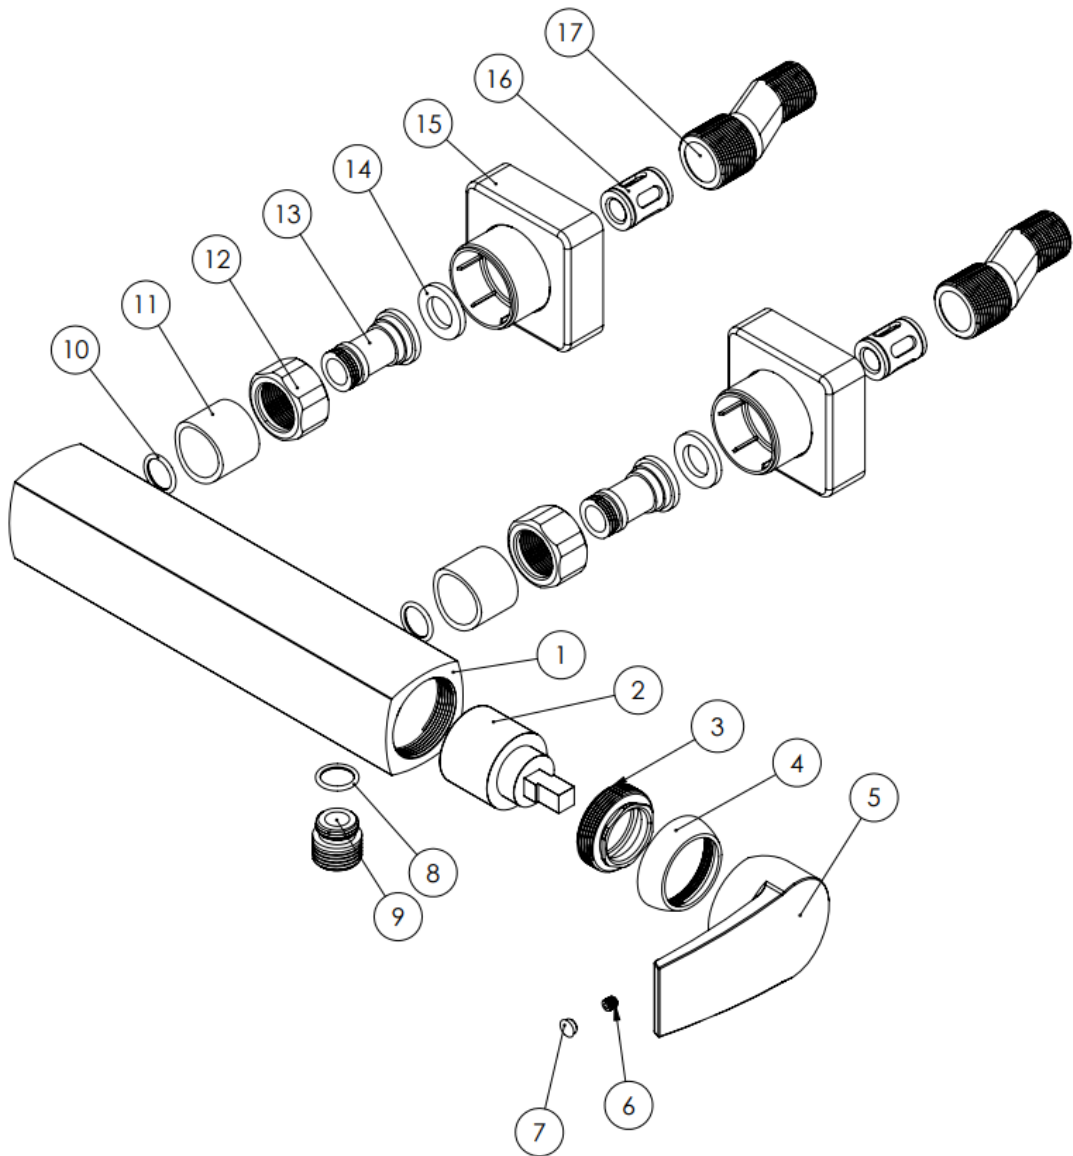

MODEL NAME UNIQUE PLUS TOILET MODEL NUMBER 201030210005

Description

High heat and pressure resistant ceramic cartridge
Water saving perlator
Less surface sedimentation due to special body design
Electrostatic powder paint coating (THK > 100μ)
Fast and easy installation
Easily cleanable
Ergonomic structure
Cartridge size: 35mm
%100 QC

Scale Drawing

MODEL NAME UNIQUE PLUS TOILET MODEL NUMBER 201030210005

Exploded Drawing

MODEL NAME UNIQUE PLUS TOILET MODEL NUMBER 201030210005

Part List

No.	Item Number	Quantity used
1	304600000156	1
2	120100000012	1
3	120100000024	1
4	310800000001	1
5	305700000093	1
6	120500000099	1
7	121500000003	1
8	120200000043	1
9	317700000014	1
10	120200000019	2
11	303200000046	2
12	315100000002	2
13	123600000004	2
14	120300000037	2
15	121900000011	2
16	127700000009	2
17	122700000001	2