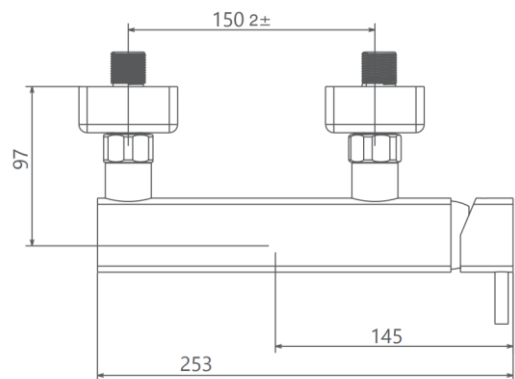

MODEL NAME UNIQUE TOILET

MODEL NUMBER 201030200005

Description

High heat and pressure resistant ceramic cartridge
Water saving perlator
Less surface sedimentation due to special body design
Fast and easy installation
Easily cleanable
Ergonomic structure
Cartridge size: 35mm
%100 QC

Scale Drawing

MODEL NAME UNIQUE TOILET

MODEL NUMBER 20103020005

Exploded Drawing

MODEL NAME UNIQUE TOILET**MODEL NUMBER 201030200005****Part List**

No.	Item Number	Quantity used
1	304600000156	1
2	120100000012	1
3	120100000024	1
4	310800000001	1
5	120500000099	1
6	121500000003	1
7	316400000087	1
8	305900000103	1
9	120200000043	1
10	317700000014	1
11	120200000019	2
12	303200000046	2
13	315100000002	2
14	123600000004	2
15	120300000037	2
16	121900000011	2
17	127700000009	2
18	122700000001	2