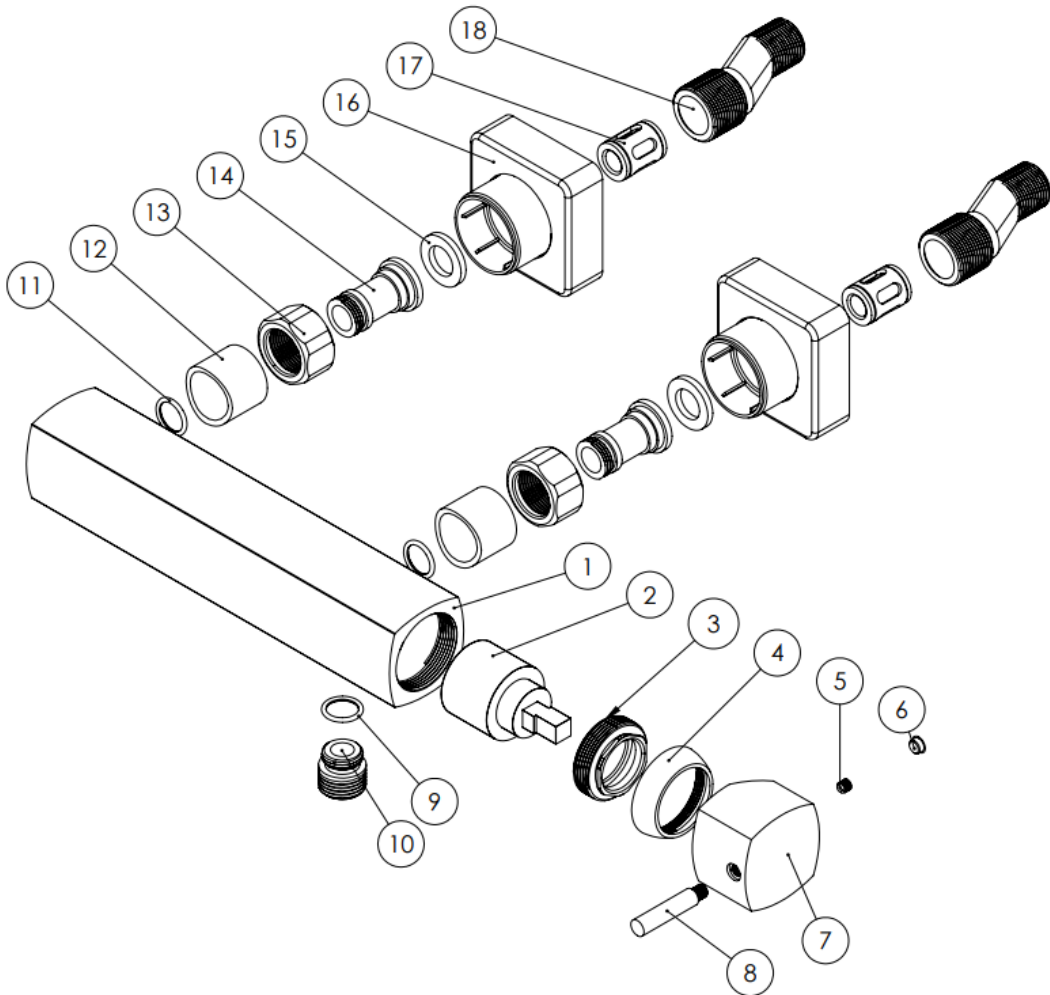

MODEL NAME UNIQUE TOILET

MODEL NUMBER 201030200005

Description

High heat and pressure resistant ceramic cartridge
Water saving perlator
Less surface sedimentation due to special body design
Fast and easy installation
Easily cleanable
Ergonomic structure
Cartridge size: 35mm
%100 QC

Scale Drawing

MODEL NAME UNIQUE TOILET

MODEL NUMBER 20103020005

Exploded Drawing

MODEL NAME UNIQUE TOILET**MODEL NUMBER 201030200005****Part List**

No.	Item Number	Quantity used
1	304600000156	1
2	120100000012	1
3	120100000024	1
4	310800000001	1
5	120500000099	1
6	121500000003	1
7	316400000087	1
8	305900000103	1
9	120200000043	1
10	317700000014	1
11	120200000019	2
12	303200000046	2
13	315100000002	2
14	123600000004	2
15	120300000037	2
16	121900000011	2
17	127700000009	2
18	122700000001	2