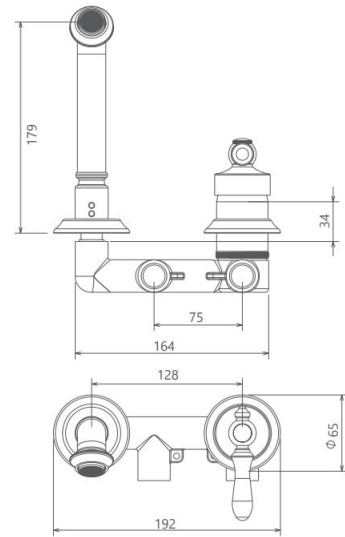

### Description

High heat and pressure resistant ceramic cartridge  
Fast and easy installation  
Easily cleanable  
Flexible for layout  
Less space occupancy  
Ergonomic structure  
Cartridge size: 35 mm  
%100 QC

### Scale Drawing

**MODEL NAME ZIGMOND BASIN**

**MODEL NUMBER 202180411619**

Exploded Drawing

**MODEL NAME ZIGMOND BASIN****MODEL NUMBER 202180411619****Part List**

No.	Item Number	Quantity used
1	120200000033	1
2	306600000011	1
3	120200000020	1
4	122100000018	1
5	120200000017	2
6	122100000017	1
7	120200000037	1
8	300400000209	1
9	120300000025	1
10	121700000010	1
11	313700000002	1
12	120200000067	2
13	306900000011	1
14	311600000001	1
15	305900000113	1
16	304200000002	1
17	120500000078	1
18	312100000001	1
19	120500000097	1
20	305900000030	1
21	120500000100	2