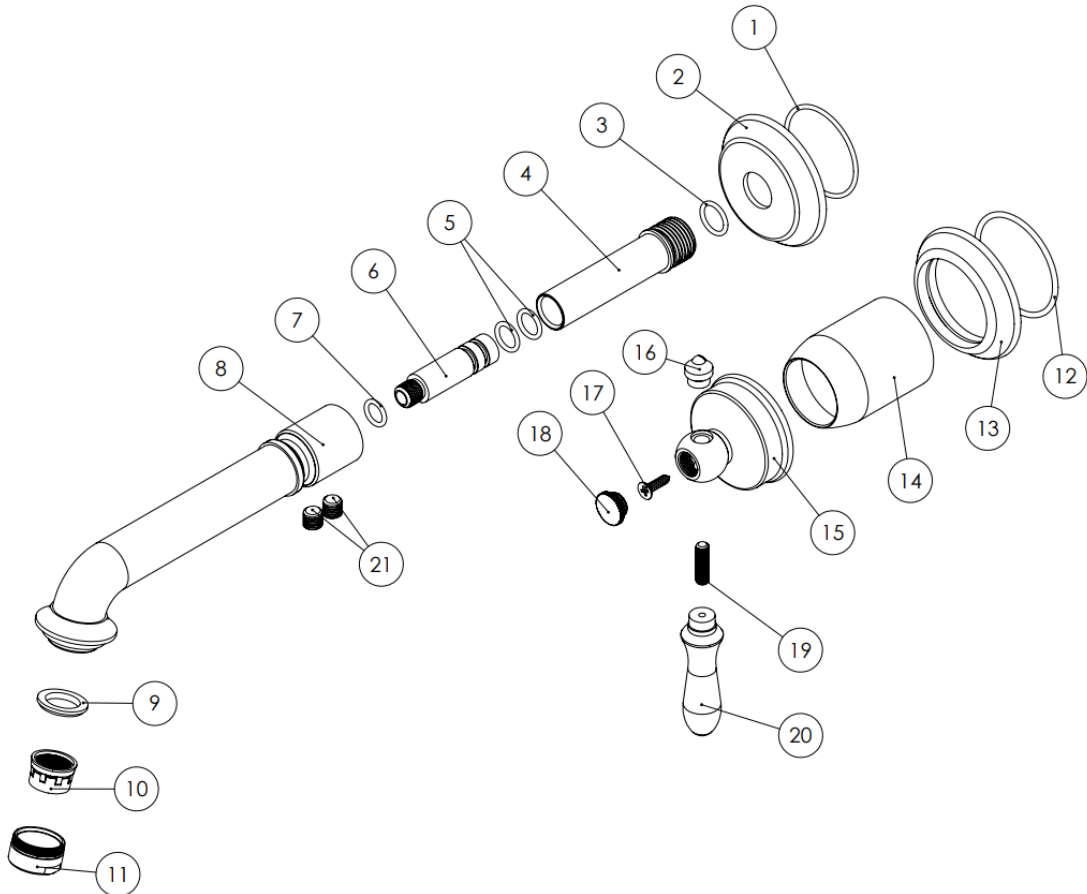

### Description

High heat and pressure resistant ceramic cartridge  
Fast and easy installation  
Easily cleanable  
Flexible for layout  
Less space occupancy  
Ergonomic structure  
Cartridge size: 35 mm  
%100 QC

### Scale Drawing

**MODEL NAME ZIGMOND BASIN**

**MODEL NUMBER 202180411619**

Exploded Drawing

**MODEL NAME ZIGMOND BASIN****MODEL NUMBER 202180411619****Part List**

No.	Item Number	Quantity used
1	120200000033	1
2	306600000011	1
3	120200000020	1
4	122100000018	1
5	120200000017	2
6	122100000017	1
7	120200000037	1
8	300400000209	1
9	120300000025	1
10	121700000010	1
11	313700000002	1
12	120200000067	2
13	306900000011	1
14	311600000001	1
15	305900000113	1
16	304200000002	1
17	120500000078	1
18	312100000001	1
19	120500000097	1
20	305900000030	1
21	120500000100	2