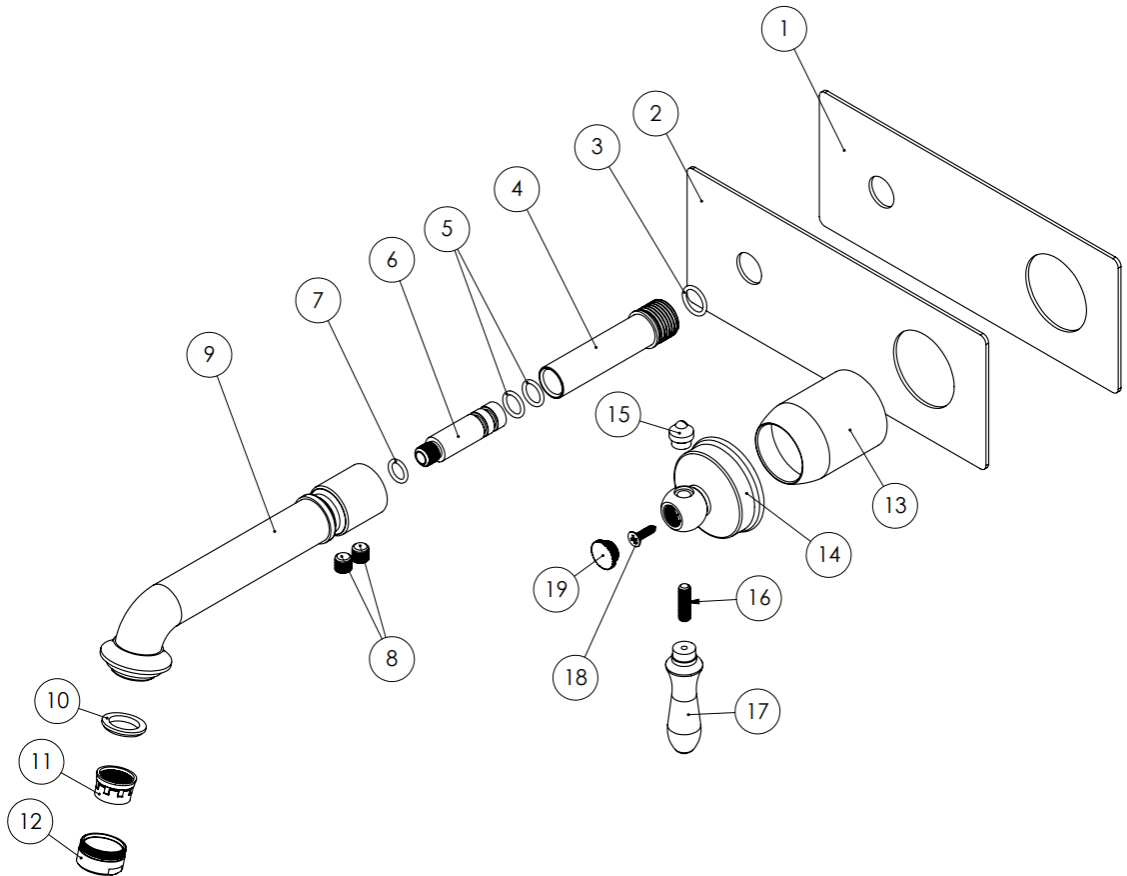

### Description

High heat and pressure resistant ceramic cartridge  
Fast and easy installation  
Easily cleanable  
Flexible for layout  
Less space occupancy  
Ergonomic structure  
Cartridge size: 35 mm  
%100 QC

### Scale Drawing

**MODEL NAME ZIGMOND BASIN**

**MODEL NUMBER 202180411505**

Exploded Drawing

**MODEL NAME ZIGMOND BASIN****MODEL NUMBER 202180411505****Part List**

No.	Item Number	Quantity used
1	127700000006	1
2	303600000001	1
3	120200000020	1
4	122100000017	1
5	120200000017	2
6	122100000018	1
7	120200000037	1
8	300400000209	1
9	120500000100	2
10	120300000025	1
11	121700000010	1
12	313700000002	1
13	311600000001	1
14	305900000113	1
15	120500000097	1
16	305900000030	1
17	120500000078	1
18	312100000001	1
19	304200000002	1