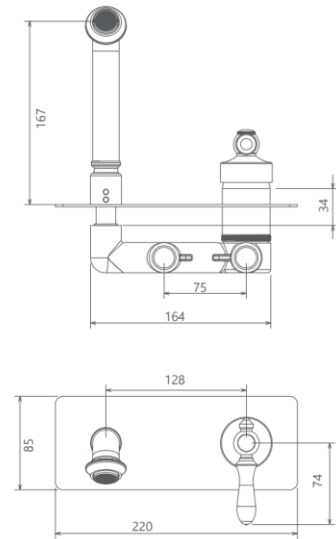

### Description

High heat and pressure resistant ceramic cartridge  
Fast and easy installation  
Easily cleanable  
Flexible for layout  
Less space occupancy  
Ergonomic structure  
Cartridge size: 35 mm  
%100 QC

### Scale Drawing

**MODEL NAME ZIGMOND BASIN**

**MODEL NUMBER 202180411505**

Exploded Drawing

**MODEL NAME ZIGMOND BASIN****MODEL NUMBER 202180411505****Part List**

No.	Item Number	Quantity used
1	127700000006	1
2	303600000001	1
3	120200000020	1
4	122100000017	1
5	120200000017	2
6	122100000018	1
7	120200000037	1
8	300400000209	1
9	120500000100	2
10	120300000025	1
11	121700000010	1
12	313700000002	1
13	311600000001	1
14	305900000113	1
15	120500000097	1
16	305900000030	1
17	120500000078	1
18	312100000001	1
19	304200000002	1